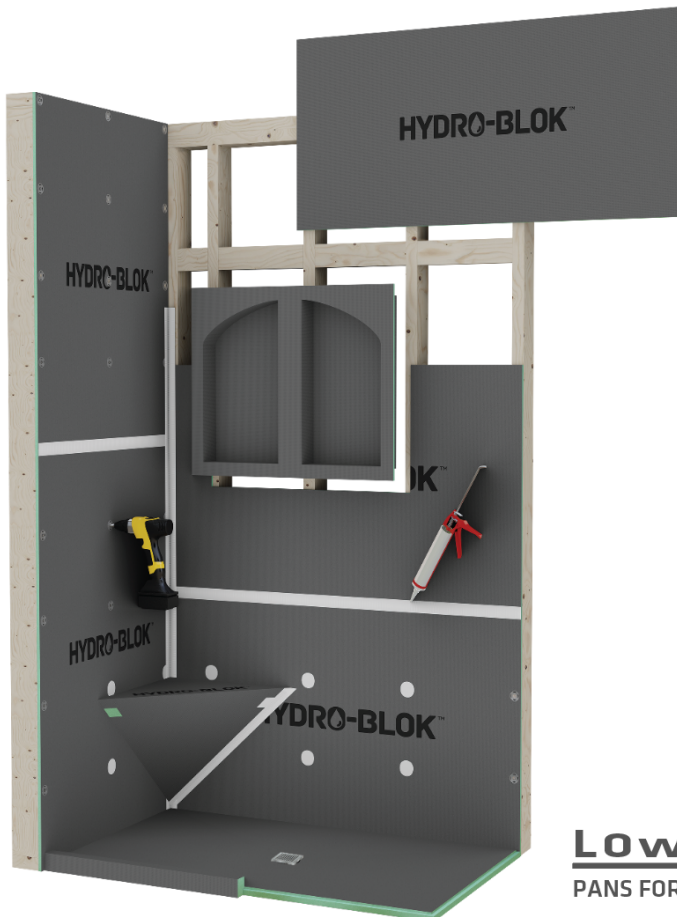

Learn About:

- New 1" Low-Profile Center Drain Pans for easy Curb-less and ADA designs
- Floor Lowering Clip System
- Significant time & cost savings
- Shower component advancements
- Wide variety of accessory components
- Standard and THIN single slope pans for linear drains & large format tile

NEW!
LOW-PROFILE
PANS FOR CURB-LESS SHOWERS

Compatible with all Patented ebbe ELP Custom Grates

MONDAY, March 28th

5:00 PM – 6:30 PM

Emser Tile

1400 S. State College Bl

Anaheim, CA 92805

RSVP to rickc@hydroblokusa.com