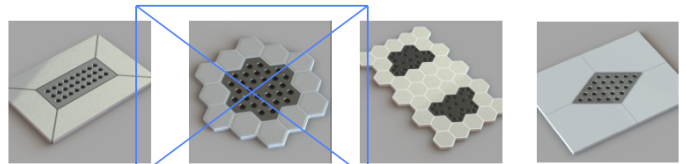

Learn About:

- New 1" Low-Profile Center Drain Pans for easy Curb-less and ADA designs
- Floor Lowering Clip System
- Significant time & cost savings
- Shower component advancements
- Wide variety of accessory components
- Standard and THIN single slope pans for linear drains & large format tile

NEW!
LOW-PROFILE
PANS FOR CURB-LESS SHOWERS

Compatible with all Patented ebbe ELP Custom Grates

MONDAY, March 28th

5:00 PM – 6:30 PM

Emser Tile

1400 S. State College Bl

Anaheim, CA 92805

RSVP to rickc@hydroblokusa.com