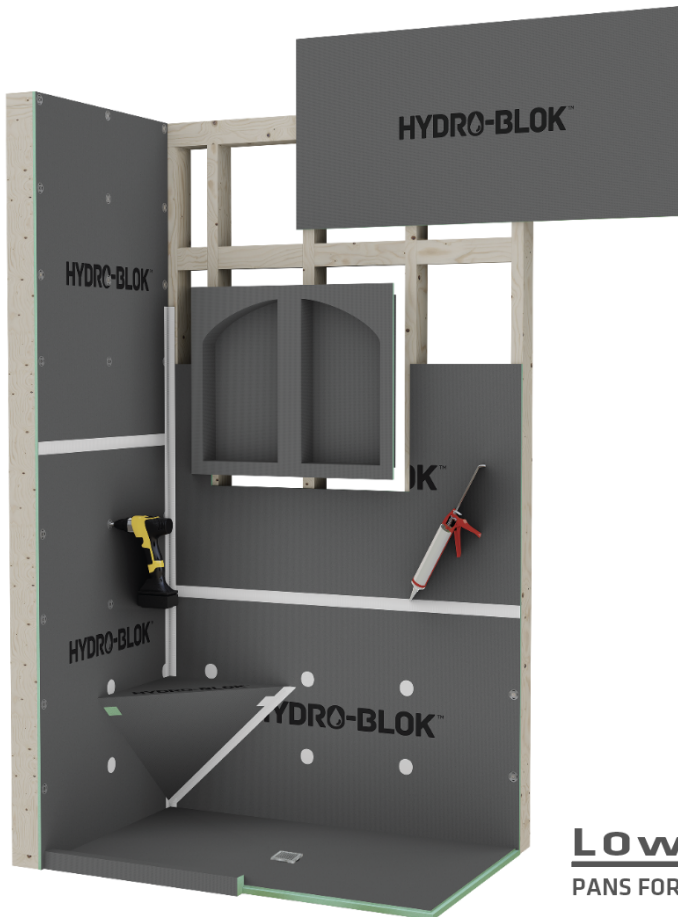

Learn About:

- New Low-Profile Center Drain Pans for easy Curb-less and ADA designs
- Significant time & cost savings
- Shower component advancements
- Wide variety of accessory components
- Standard and THIN single slope pans for linear drains & large format tile